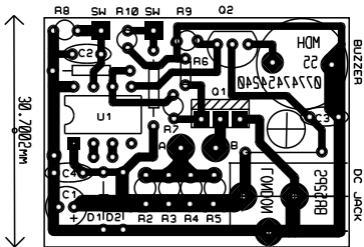

40.2mm
Dental Whitener Light Exposure Timer

10 Minute Exposure time with Buzzer for Luxeon Led's
MD Harrington

55 Russet Road Saint Pauls Cray London BR5 2PS